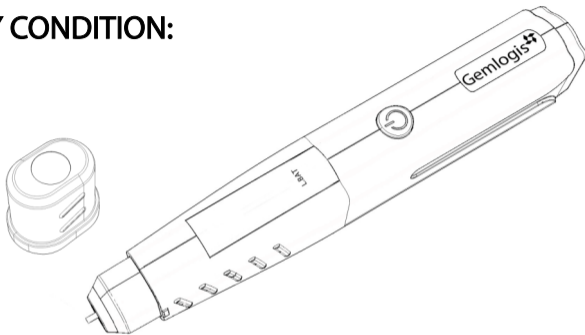

FOR TESTING MOUNTED JEWELLERY:

3

Press the probe tip perpendicularly onto the table centre of the gemstone in the ring. If the green LED lights up, it shows that the gemstone is a diamond. If the blue LED lights up, it shows that the gemstone is a moissanite.

FOR TESTING ON LOOSE STONE:

4

GREEN LED = DIAMOND

Blue LED = MOISSANITE

Place the loose stone on the metal rest pit (Sold together with Maya). Press the probe tip perpendicularly onto the table centre of the loose stone. If the green LED lights up, it shows that the gemstone is a diamond. If the blue LED lights up, it shows that the gemstone is a moissanite.

BATTERY CONDITION:

5

If the red LED lights up, it means that the battery level is low.
Connect the battery charger to charge the battery.

PRODUCT FEATURES:

- No warm-up time required.
- Ergonomic design, light and portable for convenience.
- Specially designed to identify Moissanite including the new F1 Moissanite.
- Test Moissanite as small as 0.05ct.
- Automatic power down to optimize battery life span. The tester goes into sleep mode after 10 minutes of inactivity.

Product Dimension (mm):	161.1L x 23.7W x 28.9H
Weight (g):	65.3±5g
Battery Info:	YT751448(Lithium-Polymer Battery 450 mAh)
Operating Time (Hrs):	10hrs non-stop. 1440hrs standby

IMPORTANT NOTE: The MAYA should only be used after the CIEL ONE/ MANTIS test has given a MOISSANITE indication.