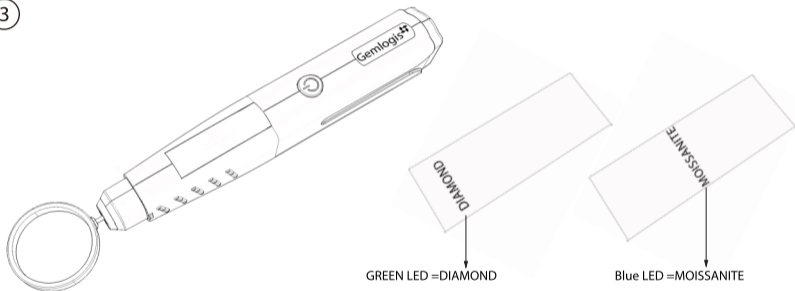

Charge device for at least 1 hour before using it for the first time.

HOW TO OPERATE:

①

Press the on/off button to power on device.
To power off the device, press and hold the on/off button for 2 secs.

②

Press the probe tip perpendicularly onto the test disc of the cap. If the green LED lights up, it shows that the device is working properly. If the blue LED lights up, it means that the device is faulty.

FOR TESTING MOUNTED JEWELLERY:

3

Press the probe tip perpendicularly onto the table centre of the gemstone in the ring. If the green LED lights up, it shows that the gemstone is a diamond. If the blue LED lights up, it shows that the gemstone is a moissanite.