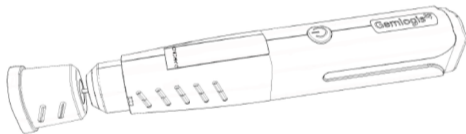

Charge device for at least 1 hour before using it for the first time.

HOW TO OPERATE:

①

Press the on/off button to power on device.
To power off the device, press and hold the on/off button for 2 secs.

②

Press the probe tip perpendicularly onto the test disc of the cap. If the green LED lights up, it shows that the device is working properly. If the blue LED lights up, it means that the device is faulty.

FOR TESTING MOUNTED JEWELLERY:

3

Press the probe tip perpendicularly onto the table centre of the gemstone in the ring. If the green LED lights up, it shows that the gemstone is a diamond. If the blue LED lights up, it shows that the gemstone is a moissanite.

FOR TESTING ON LOOSE STONE:

4

GREEN LED = DIAMOND

Blue LED = MOISSANITE

Place the loose stone on the metal rest pit (Sold together with Maya). Press the probe tip perpendicularly onto the table centre of the loose stone. If the green LED lights up, it shows that the gemstone is a diamond. If the blue LED lights up, it shows that the gemstone is a moissanite.

BATTERY CONDITION:

5

If the red LED lights up, it means that the battery level is low.
Connect the battery charger to charge the battery.

PRODUCT FEATURES:

- No warm-up time required.
- Ergonomic design, light and portable for convenience.
- Specially designed to identify Moissanite including the new F1 Moissanite.
- Test Moissanite as small as 0.05ct.
- Automatic power down to optimize battery life span. The tester goes into sleep mode after 10 minutes of inactivity.