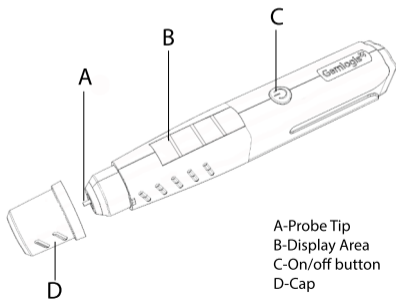

QUICK START GUIDE

MAYA Moissanite Tester

Model No.: GEM-0019-01

V-01A

IN THE BOX:

1x MAYA

1x Universal Charger

Note:

Charge device for at least 1 hour before using it for the first time.

HOW TO OPERATE:

①

Press the on/off button to power on device.
To power off the device, press and hold the on/off button for 2 secs.

②

Press the probe tip perpendicularly onto the test disc of the cap. If the green LED lights up, it shows that the device is working properly. If the blue LED lights up, it means that the device is faulty.

FOR TESTING MOUNTED JEWELLERY:

3

Press the probe tip perpendicularly onto the table centre of the gemstone in the ring. If the green LED lights up, it shows that the gemstone is a diamond. If the blue LED lights up, it shows that the gemstone is a moissanite.